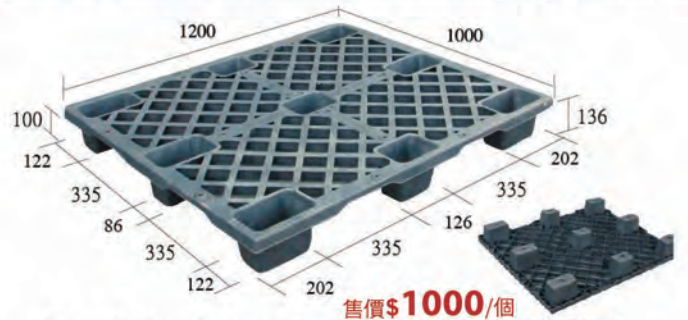

柱子、牆角防撞護捲
3X330cm 售價\$320

90度防撞護角
7x7x3cm 售價\$60
10x10x5cm 售價\$100

防撞護條
5 X 100cm
5 X 150cm
6 X 100cm
售價\$260/320/條

棧板

S2-9065-FG 一體成型 售價\$1660/個

ENTRY TYPE	2 way	SIZE	900x650x130mm
STATIC	3000KG	DYNAMIC	1000KG
MATERIAL	P.P./P.E.	QUANTITY	1150pcs/40HQ'

備註 全寬52公分以下油壓拖板車

S2-1060-CG 一體成型 售價\$1440/個

ENTRY TYPE	2 way	SIZE	1000x600x127mm
STATIC	3000KG	DYNAMIC	1000KG
MATERIAL	P.P./P.E.	QUANTITY	1290pcs/40HQ'

S4-1010-FG 640pcs/40HQ' SIZE:1000x1000x130mm
S4-1110-FG 675pcs/40HQ' SIZE:1100x1000x130mm
S4-1111-FG 558pcs/40HQ' SIZE:1100x1100x130mm
S4-1210-FG2 544pcs/40HQ' (PE Only) SIZE:1200x1000x130mm
S4-1310-FG 522pcs/40HQ' SIZE:1300x1000x130mm
S4-1410-FG 511pcs/40HQ' SIZE:1400x1000x130mm

S4-1210-FG 一體成型 售價\$1800/個

ENTRY TYPE	4 way	SIZE	1200x1000x130mm
STATIC	3000KG	DYNAMIC	1000KG
MATERIAL	P.E.	QUANTITY	558pcs/40HQ'

S4-1080-FG SIZE 1000x800x130mm 售價\$1760/個

S4-1210-CE 一體成型 經濟型 NESTABLE 售價\$1000/個