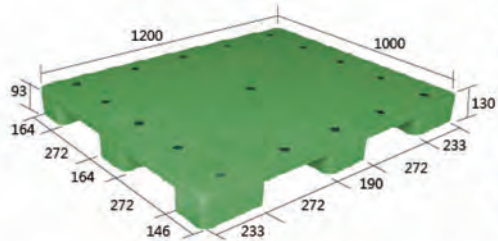

柱子、牆角防撞護捲
3X330cm 售價\$320

90度防撞護角
7x7x3cm 售價\$60
10x10x5cm 售價\$100

防撞護條
5 X 100cm
5 X 150cm
6 X 100cm
售價\$260/320/條

棧板

S2-9065-FG 一體成型 售價\$1660/個

ENTRY TYPE	2 way	SIZE	900x650x130mm
STATIC	3000KG	DYNAMIC	1000KG
MATERIAL	P.P./P.E.	QUANTITY	1150pcs/40HQ'

備註 全寬52公分以下油壓拖板車

S2-1060-CG 一體成型 售價\$1440/個

ENTRY TYPE	2 way	SIZE	1000x600x127mm
STATIC	3000KG	DYNAMIC	1000KG
MATERIAL	P.P./P.E.	QUANTITY	1290pcs/40HQ'

S4-1010-FG 640pcs/40HQ' SIZE:1000x1000x130mm
S4-1110-FG 675pcs/40HQ' SIZE:1100x1000x130mm
S4-1111-FG 558pcs/40HQ' SIZE:1100x1100x130mm
S4-1210-FG2 544pcs/40HQ' (PE Only) SIZE:1200x1000x130mm
S4-1310-FG 522pcs/40HQ' SIZE:1300x1000x130mm
S4-1410-FG 511pcs/40HQ' SIZE:1400x1000x130mm